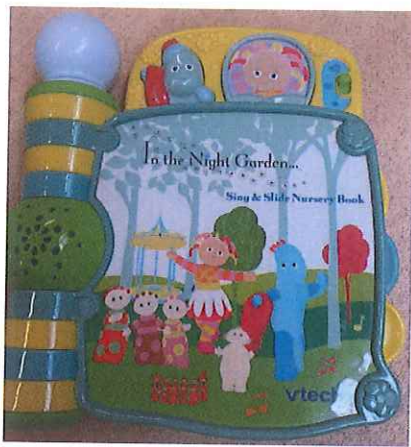

TADLEY TOY LIBRARY

Real World Toys

Farm Figures Bucket 50 piece £2

Box of Wild Animals £2

Noah's Ark and Animals £2

Characters of Various Professions 50p per
10 characters

Farm Animals and Trees £1

TADLEY TOY LIBRARY

Interactive Learning Toys

Interactive Alphabet Book £2

Interactive Elephant £2

Playtime Bus £2

Musical Rhymes Book £1

Interactive Telephone £2

Alphabet Musical Drum £2

Alphabet caterpillar £2

Interactive Number Dog 50p

Musical Rhymes Book £1

Fisher Price Shape Sorter £1

Fisher Price Telephone £1

Giraffe Shape Sorter with 6 Blocks £1

TADLEY TOY LIBRARY

Role Play

Double Doll Pram £2