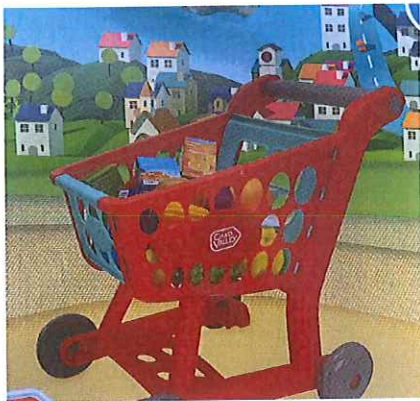

Shopping Trolley and Food Items £2