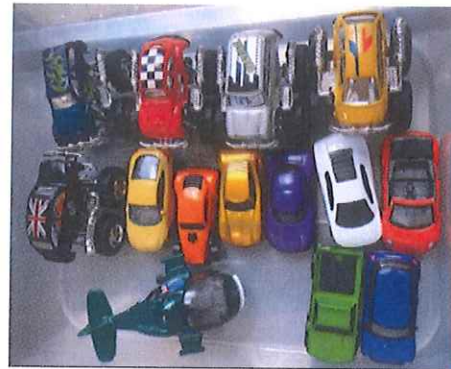

Tub of Duplo £2

TADLEY TOY LIBRARY

Vehicles Air and Land

Lights and Sounds Helicopter £1

Tractor and Cart £1

Wooden Parking Garage and Cars £2

Metal Cars £1
(example picture)

Fire Engine Transformer £2

Plastic Car Bundle £1

Car Bundle £1

Emergency Service Vehicles £1

Rocket and Astronaut £2

Metal Car Bundle £1
(example picture)

Construction Bundle £2
(example picture)

Truck Transformer £2

Fire Engine with 3 Firemen 50p

TADLEY TOY LIBRARY

Real World Toys

Farm Figures Bucket 50 piece £2

Box of Wild Animals £2

Noah's Ark and Animals £2

Characters of Various Professions 50p per
10 characters

Farm Animals and Trees £1

TADLEY TOY LIBRARY